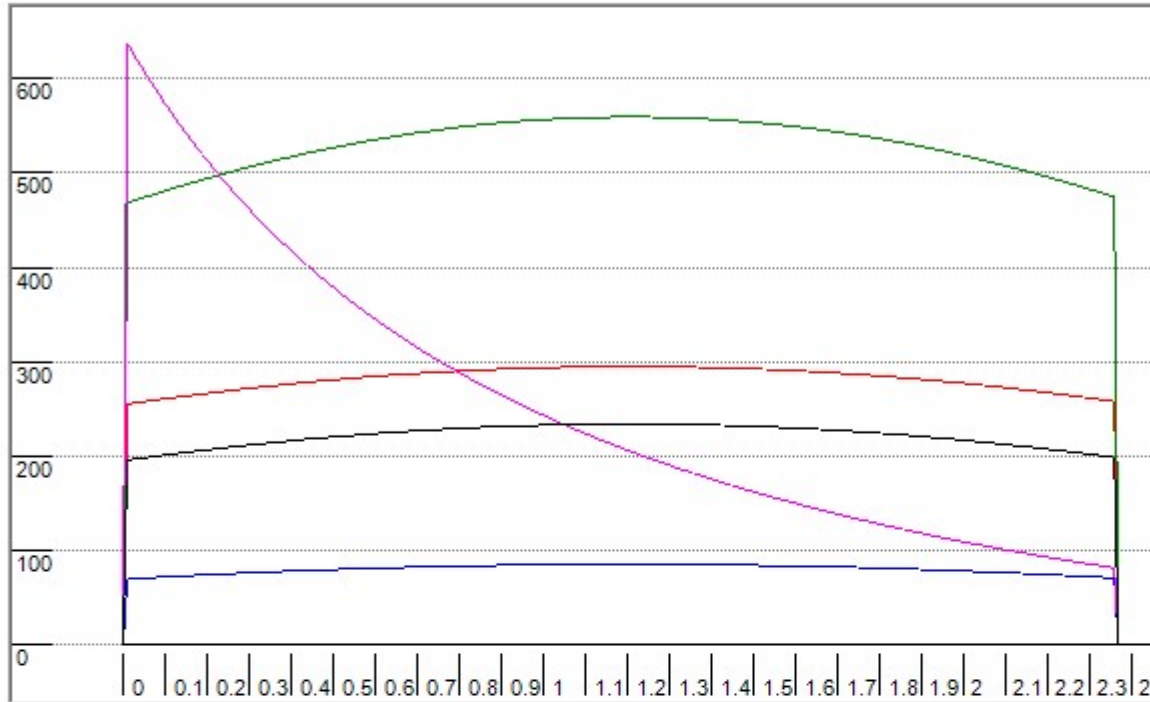

EasyMotor Purple Pig Hudson Ranch Test.bsx - 10/19/20

BurnSim version 3.1.8.0 - www.BurnSim.com

Motor Characteristics

Initial Kn: 255
Max Kn: 295
Max Pc: 559.3 psi
Volume Loading: 87.5 %
Port / Throat Area: 2.57
Throat / Port Area: 0.389
Core L/D Ratio: 14.3
Web: 0.57 in.
Burn Time: 2.36 sec.
Prop. Length.: 8.968
Prop. Mass: 1.041 lbs
Total Impulse: 838 NS
Motor Class: 31% J-355
Delivered ISP: 181
Peak Mass Flux: 1.27523
Nozzle Throat Diameter: 0.39
Nozzle Exit Diameter: 1.05
Nozzle Expansion Ratio: 7.25

Propellant Grains

#	Length	Diameter	Core	Inhib.	Type	Propellant
1	2.996	1.765	0.625	0	BATES	Purple Pi...
2	2.994	1.765	0.625	0	BATES	Purple Pi...
3	2.978	1.765	0.625	0	BATES	Purple Pi...